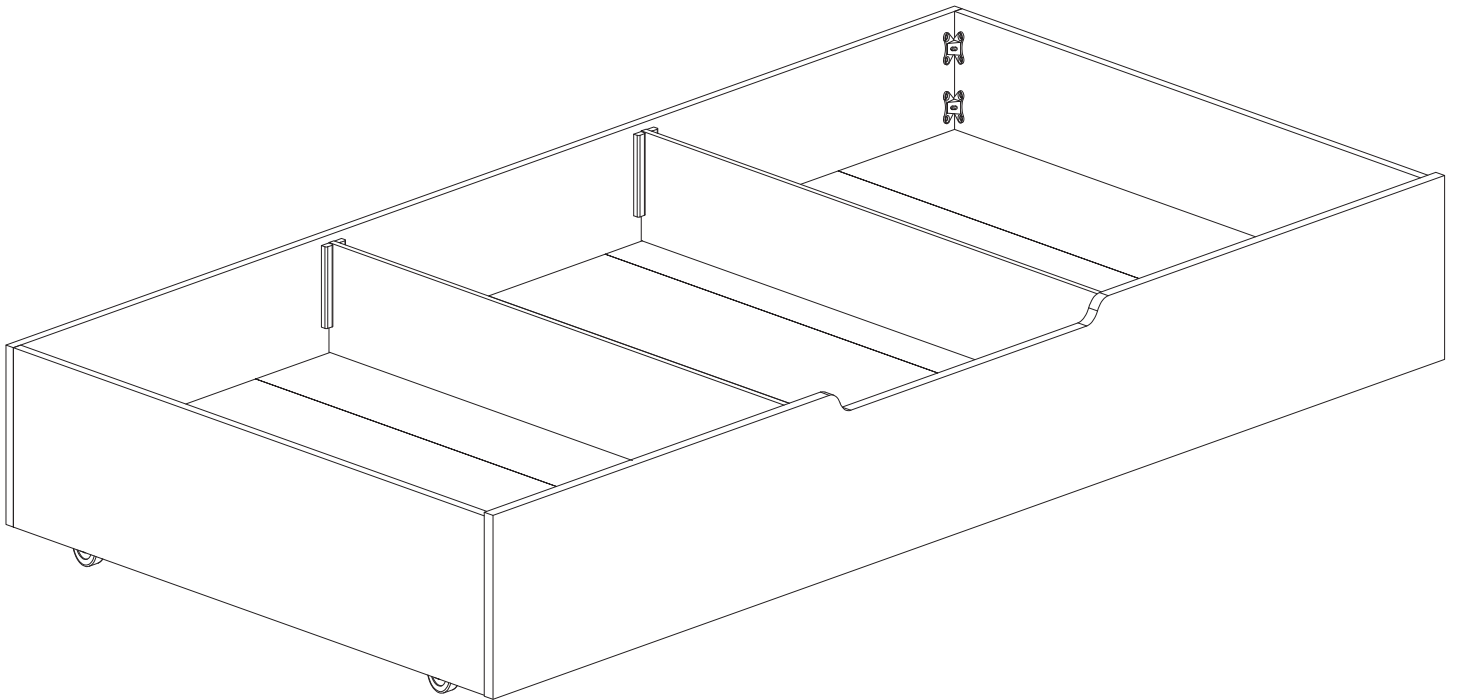

WESTWOOD DESIGN

DARBY YOUTH BEDROOM **Trundle Box - Boîte gigogne**

Assembly Instruction
Instructions d'assemblage

Congratulations on your purchase of a Westwood product. We take great pride in the quality and design of our furniture. It is important that you read these instructions carefully and completely to ensure that this product functions as it was designed.