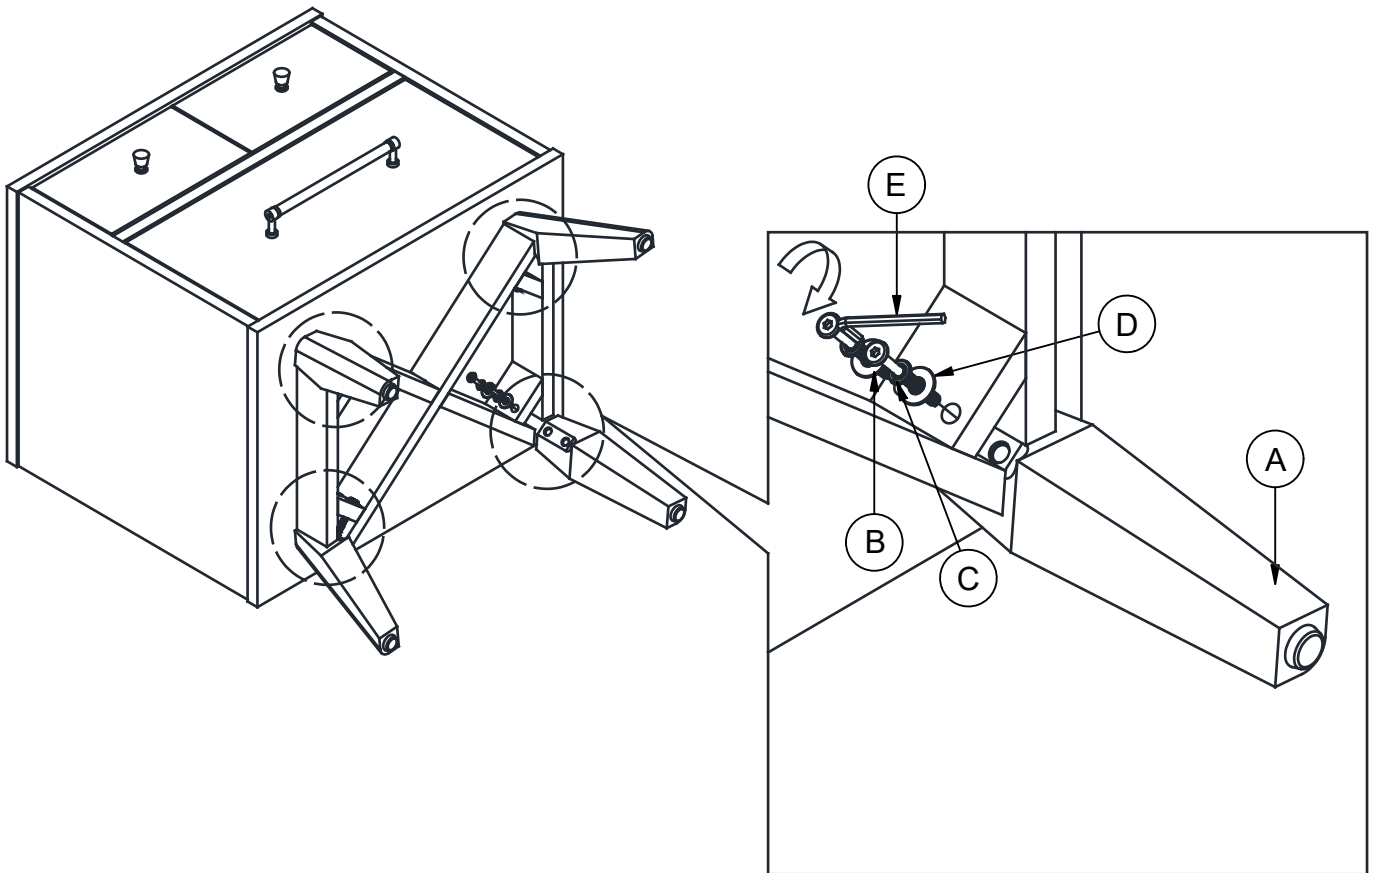

WESTWOOD DESIGN

<p>A</p>  <p>Removable Feet / Pieds amovibles (x4)</p>	<p>B</p>  <p>M6 x 60mm Bolt / Boulon (x8)</p>	<p>C</p>  <p>Lock Washer / Rondelle (x8) M6</p>	<p>D</p>  <p>Metal Washer / Rondelle métallique (x8) M6</p>	<p>E</p>  <p>Allen Wrench / Clé Allen (x1) M4</p>
--	---	---	---	---

Step 1 / Étape 1

Note : Adjust leveller to stabilize
Remarque : Ajustez le niveleur pour stabiliser

Congratulations on your purchase of a Westwood product. We take great pride in the quality and design of our furniture. It is important that you read these instructions carefully and completely to ensure that this product functions as it was designed.