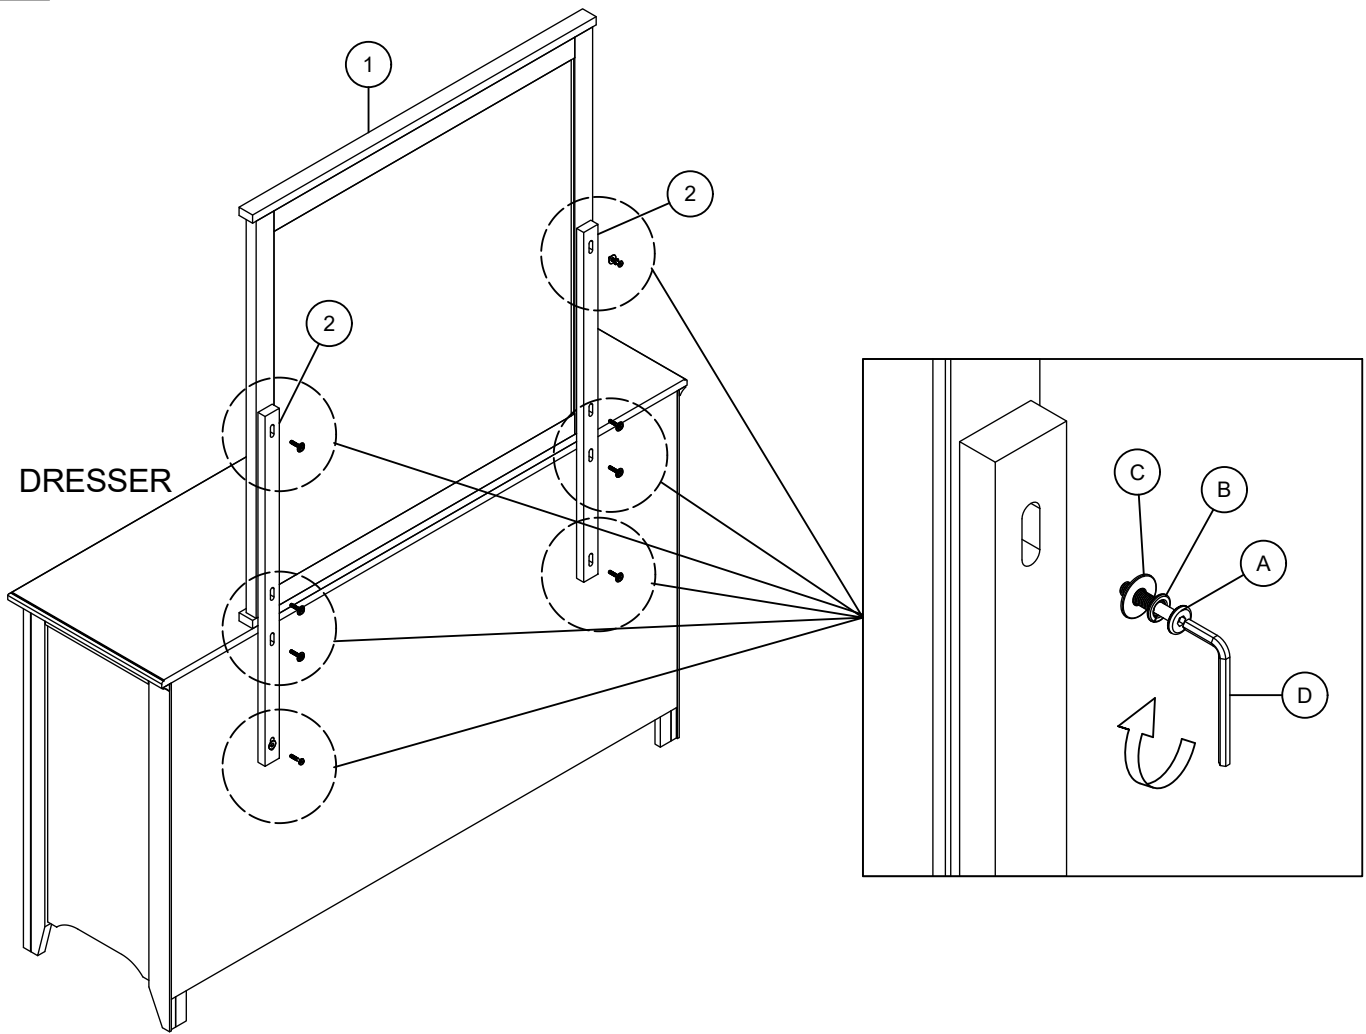

INTERCON
FURNITURE FOR LIFE

ASSEMBLY INSTRUCTION

DESCRIPTION: MIRROR, LANDSCAPE

ITEM NO: TA-BR-6391-SSH-C

TA-BR-6391-RVR-C

Thank you for purchasing this quality product. Be sure to check all packing material carefully for small parts which may have come loose inside the carton during shipment. Identify and count all parts and compare with the parts list below. Please keep all hardware out of reach of small children.

 LANDSCAPE MIRROR 1 PC	 MIRROR SUPPORT 2 PCS						
 JCBC BOLT M6 x 35mm 8 PCS	 SPRING WASHER M6 8 PCS	 FLAT WASHER M6 8 PCS	 ALLEN KEY M4 1 PCS				

STEP 1

ASSEMBLY TIPS:

1. Remove hardware from box and sort by size.
2. Please check to see that all hardware and parts are present prior start of assembly.
3. Please follow attached instructions in the same sequence as numbered to assure fast and easy assembly.